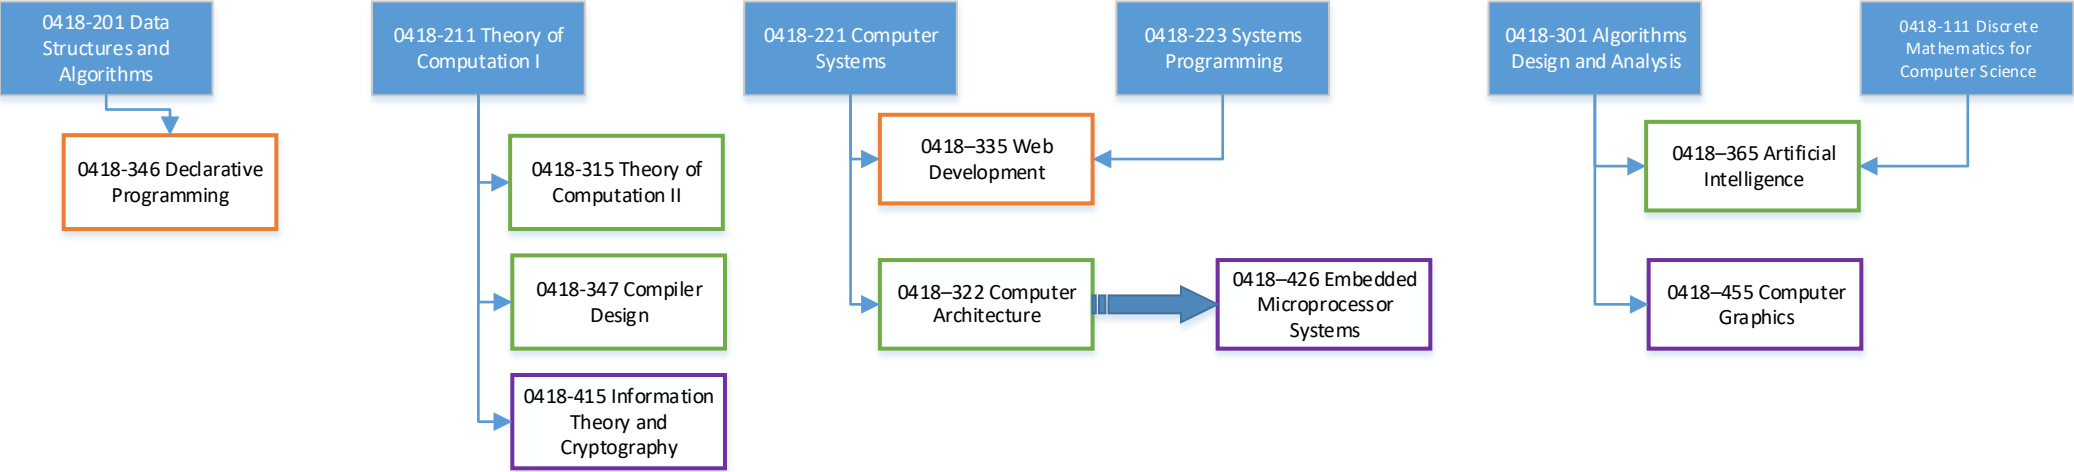

CS Department Electives

Total 5 Elective courses
At least one of courses (0418-335, or 0418-346)
At least 6 credits of 400 level