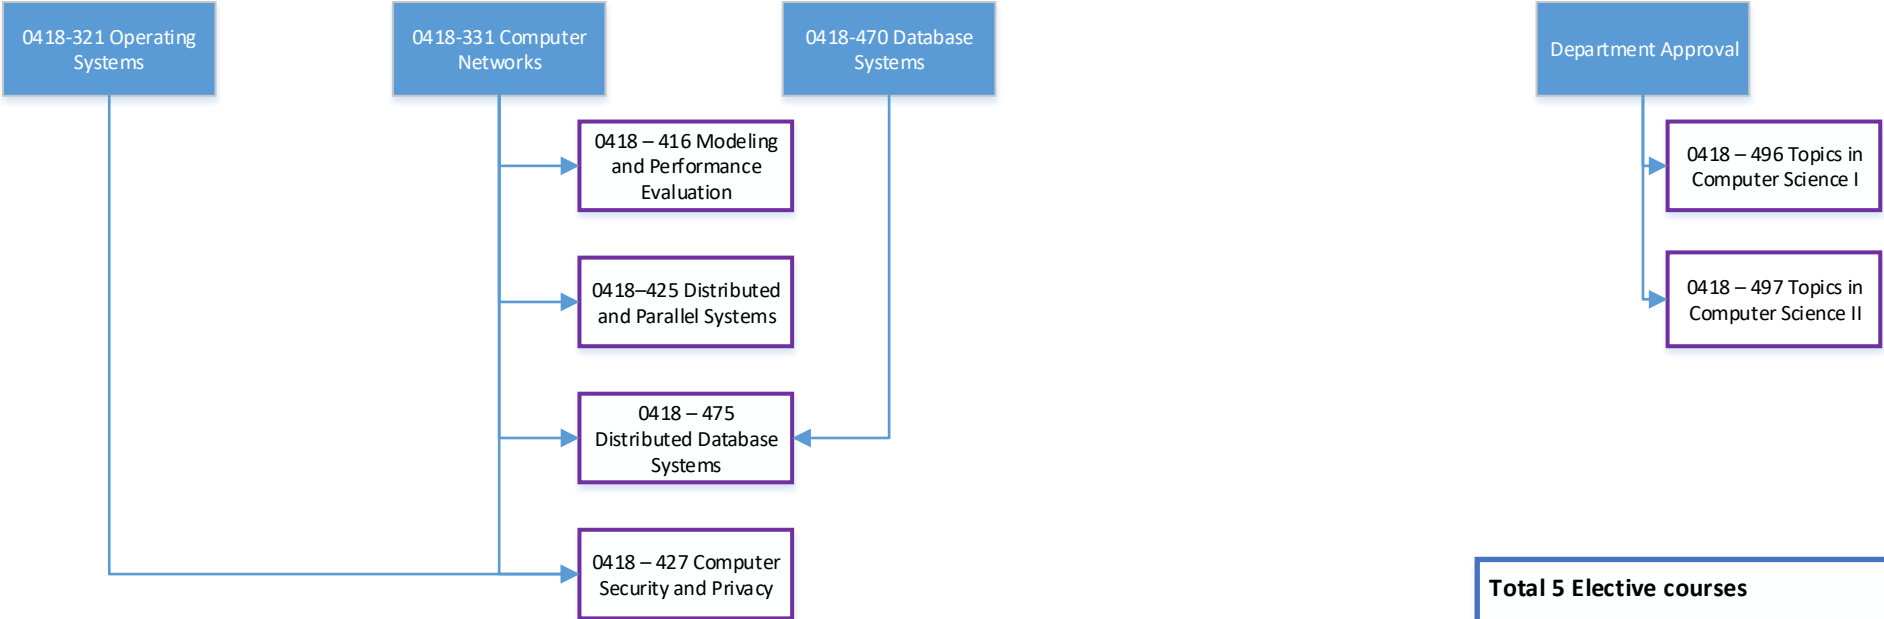

CS Department Electives

Total 5 Elective courses
At least one of courses (0418-335, or 0418-346)
At least 6 credits of 400 level